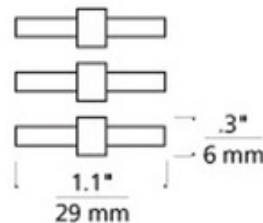

2-Circuit Monorail Isolating Connector

Description:

Two-circuit Monorail isolating connectors join sections of rail and isolate power feeds from each other. Two common uses are in runs using more than 300 watts or in runs over 30 feet where two power feeds are required to avoid voltage drop. All dual-feed canopies are shipped with isolating connectors. Order additional if required by layout. Set of three. ETL listed. 1.1W x 0.3H.

List Price: \$58.75
 Our Price: \$47.00

Shade Color: N/A
 Body Finish: N/A
 Lamp: N/A
 Wattage: N/A
 Dimmer: N/A
 Dimensions: 0.3"H x 1.1"W

Product Number: TLG11987			
Company:		Fixture Type:	Date: Apr 23, 2018
Project:		Approved By:	