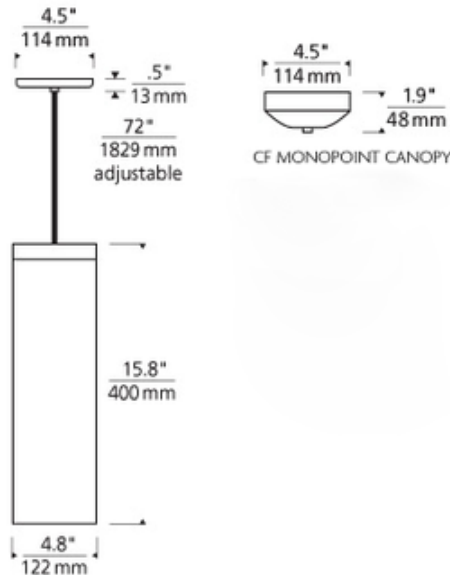

# Hudson Pendant

**Description:**

Hudson Pendant offers clean pure style with presence. Features a long cylindrical glass shade with a gloss finish in White or Latte topped with a simple metal cap detail. Finish available in Satin Nickel, Antique Bronze, Black or White. Black, Satin Nickel, and White finish options highlighted with Satin Nickel detail and six feet of clear field-cuttable suspension cable. Antique Bronze finish is highlighted with Antique Bronze detail and six feet of brown field-cuttable suspension cable. One 75 watt, 120 volt, A19 medium base incandescent lamp and 4.5 inch round flush mount canopy. ETL listed. 4.8 inch diameter x 15.8 inch height x 87.8 inch length.

Shown in: Satin Nickel / White

**List Price:** \$425.00  
**Our Price:** \$306.00

**Shade Color:** White  
**Body Finish:** Satin Nickel  
**Lamp:** 1 x A19/Medium (E26)/75W/120V Incandescent  
 1 x A19/Medium (E26)/120V LED  
**Wattage:** 75W  
**Dimmer:** Incandescent  
**Dimensions:** 87.8"L x 15.8"H x 4.8"W