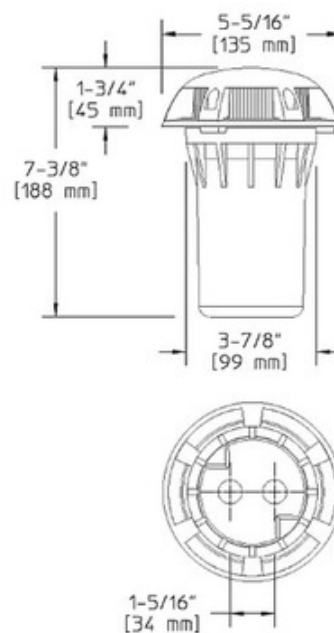

BRAND

Hadco by Signify

DESCRIPTION

DWC2 Composite Mini Beacon Fixture with Integral Transformer is constructed from a single piece compression molded fiberglass reinforced polyester composite material that is textured, pressure formed and molded-in-color in Black. Ribbed clear acrylic optical assembly. One 20 watt T3 bipin halogen lamp included. Lower wattage lamps are acceptable. Includes electronic transformer. 5.3 inch diameter x 7.4 inch overall high. ETL listed for wet locations.

Shown in: Black / Clear

SHADE COLOR	Clear
BODY FINISH	Black
WATTAGE	20W
DIMMER	Dimmable
DIMENSIONS	5.3"W x 7.4"H
BULB INCLUDED	
LAMP	1 x T3/Bipin/20W/12V Halogen

SPEC #

HAD120057

COMPANY

PROJECT

FIXTURE TYPE