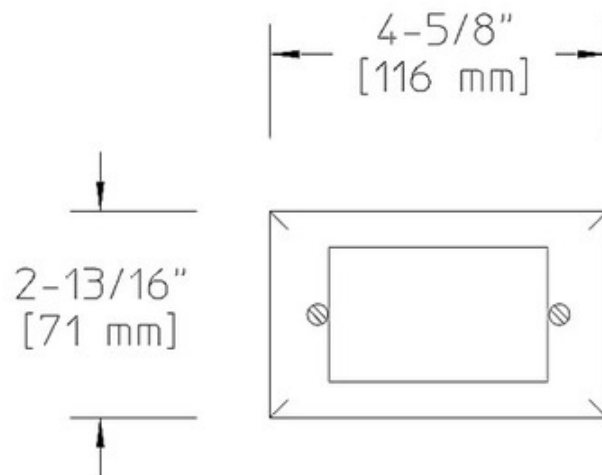

RFL1 Mini Frosted Lens Steplyte

Description:

RFL1 Mini Frosted Lens Steplyte features a thermoset polyester powdercoat finish in Black. Die-cast aluminum single gang recessed box with stainless steel fasteners. Frosted tempered glass lens. Fixture is pre-wired with 6 foot pigtail of 18-2 AWG wire. Includes low voltage quick connector LVC3 for easy hook-up to the low voltage supply cable not included. One 12 watt S8 bipin halogen lamp included. 4.6 inches wide x 2.8 inches high x 2.75 inches deep. ETL listed for wet locations. Requires remote transformer not included.

Shown in: Black / Frosted

List Price: \$148.35
 Our Price: \$89.01

Shade Color: Frosted
 Body Finish: Black
 Lamp: 1 x JD/D.C. Bayonet (BA15D)/12W/120V Halogen
 Wattage: 12W
 Dimmer: N/A
 Dimensions: 2.8"H x 4.6"W x 2.75"D