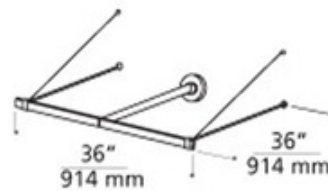

2-Circuit Monorail Power Outside Rigger

Description:

Two-circuit Monorail power outside rigger supports and power feeds rail from a single feed remote transformer (sold separately). Includes 4 inch round canopy and two support outside riggers. Extends 36 inches from wall and is field-cuttable. Use with support outside riggers to support the run. Finish available in Satin Nickel. ETL listed. 36W x 36L.

Shown in: Satin Nickel

List Price: \$537.50
Our Price: \$430.00

Shade Color: N/A
Body Finish: Satin Nickel
Lamp: N/A
Wattage: N/A
Dimmer: N/A
Dimensions: 36"L x 36"W

Product Number: TLG12047			
Company:		Fixture Type:	Date: Apr 20, 2018
Project:		Approved By:	