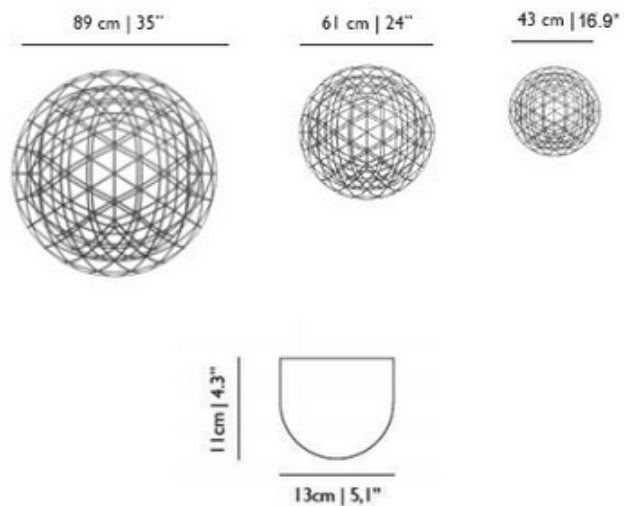

Product Number: MOO120670			
Company:		Fixture Type:	Date: Apr 23, 2018
Project:		Approved By:	

#1330SU-RA43DIM-01 7L1-XXSS

Fax: (773) 883-6131

Phone: 866-954-4489

Address: 1718 W. Fullerton Ave. Chicago IL 60614

www.Lightology.com