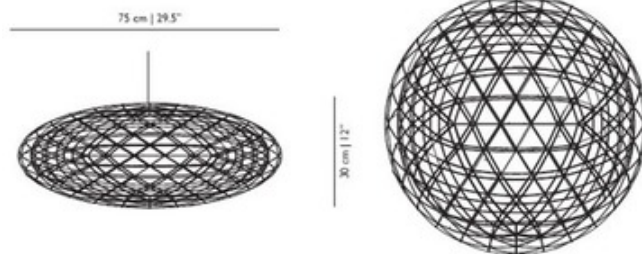

Technical Information

Luminous Flux: 510 lumens
Lumens/Watt: 17.00
Lamp Color: 2700 K
Color Rendering: 71 CRI

Product Number: MOO120673			
Company:		Fixture Type:	Date: Apr 22, 2018
Project:		Approved By:	

#1330SU-RAZADIM-030L1-XXSS

Fax: (773) 883-6131

Phone: 866-954-4489

Address: 1718 W. Fullerton Ave. Chicago IL 60614

www.Lightology.com