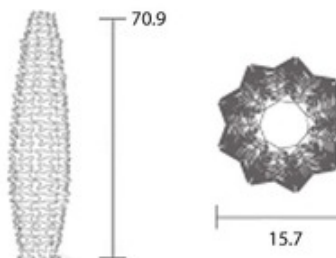

Cactus Floor Lamp

Description:

Cactus Floor Lamp features a stainless steel base with an antistatic opalflex White shade and is available in two sizes. Two 24 watt, 120 volt GU24 compact fluorescent bulbs are included. Dimensions: XL: 15.7 inch width x 61.02 inch height. XXL: 15.7 inch width x 70.9 inch height.

Shown in: Stainless Steel / White

List Price: \$1625.00
Our Price: \$1300.00

Shade Color: White
Body Finish: Stainless Steel
Lamp: 2 x CF/Medium (E26)/24W/120V Compact Fluorescent
Wattage: 48W
Dimmer: Not Dimmable
Dimensions: 61.02"H x 15.7"W