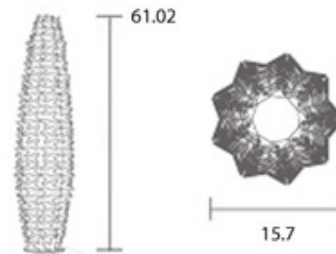

Cactus Floor Lamp

Description:

Cactus Floor Lamp features a stainless steel base with an antistatic opalflex White shade and is available in two sizes. Two 24 watt, 120 volt GU24 compact fluorescent bulbs are included. Dimensions: XL: 15.7 inch width x 61.02 inch height. XXL: 15.7 inch width x 70.9 inch height.

Shown in: Stainless Steel / White

List Price: \$1625.00
Our Price: \$1300.00

Shade Color: White
Body Finish: Stainless Steel
Lamp: 2 x CF/Medium (E26)/24W/120V Compact Fluorescent
Wattage: 48W
Dimmer: Not Dimmable
Dimensions: 61.02"H x 15.7"W