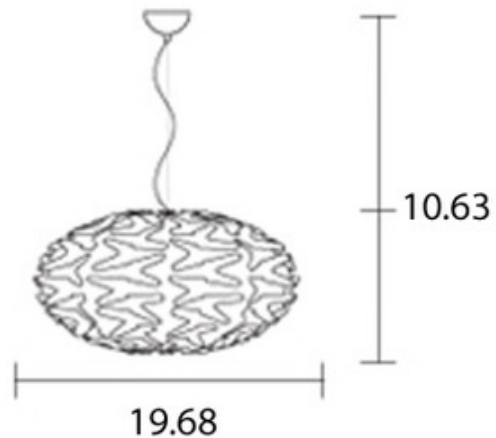

Cactus Suspension

Description:

Cactus Suspension features original fresh spirited and decidedly contemporary outline with its zig-zag panels made of White antistatic opalflex. One 75 watt, 120 volt A19 medium base halogen bulb is included. Dimensions: 19.68 inch width x 10.63 inch height.

Shown in: Stainless Steel / White

List Price: \$812.50
Our Price: \$650.00

Shade Color: White
Body Finish: Stainless Steel
Lamp: 1 x A19/Medium (E26)/75W/120V Incandescent
Wattage: 75W
Dimmer: Incandescent
Dimensions: 10.63"H x 19.69"W