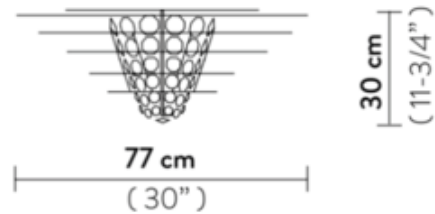

*Shown in: Black*

<b>SHADE COLOR</b>	Black
<b>BODY FINISH</b>	N/A
<b>WATTAGE</b>	12W
<b>DIMMER</b>	Standard 120V
<b>DIMENSIONS</b>	30"W x 11"H
<b>BULB NOT INCLUDED</b>	
<b>LAMP</b>	1 x Edison/Medium (E26)/12W/120V LED