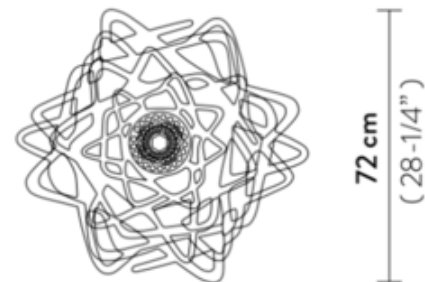

**DESIGNER**

Nigel Coates

**BRAND**

Slamp

**DESCRIPTION**

Aurora Ceiling Light features a cascade of crystals which amplifies the light of this refined ceiling lamp, which appears to dance in time with its reflections. Features Slamp's magnetic system for easy installation and care. Constructed of Plainflex material with crystals in white or black color options.

*Shown in: Black*

<b>SHADE COLOR</b>	Black
<b>BODY FINISH</b>	N/A
<b>WATTAGE</b>	12W
<b>DIMMER</b>	Standard 120V
<b>DIMENSIONS</b>	30"W x 11"H
<b>BULB NOT INCLUDED</b>	
<b>LAMP</b>	1 x Edison/Medium (E26)/12W/120V LED