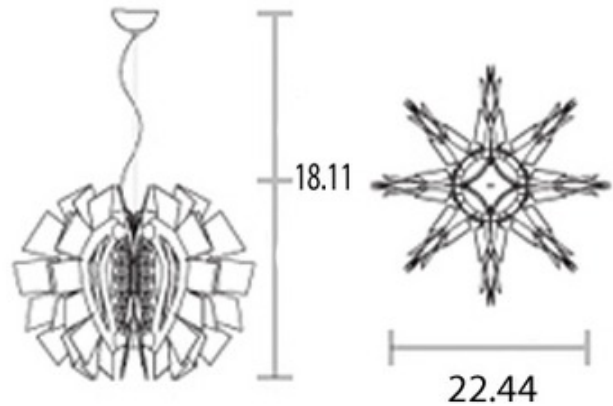

BRAND

Slamp

DESCRIPTION

Crazy Diamond Suspension features a crystalflex shade which resembles an exploding block of ice, this clever light creates an atmosphere of vibrant freshness inside the room. One 100 watt, 120 volt A19 medium base halogen bulb is required, but not included. Dimensions: 22.44 inch width x 18.11 inch height x 69 inch overall length.

SHADE COLOR	Fume
BODY FINISH	N/A
WATTAGE	100W
DIMMER	Standard 120V
DIMENSIONS	69"L x 22.44"W x 18.11"H
BULB NOT INCLUDED	
LAMP	1 x A19/Medium (E26)/100W/120V Incandescent

SPEC #

SLP120724

COMPANY

PROJECT

FIXTURE TYPE