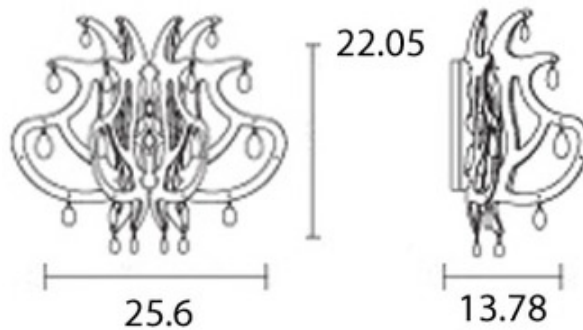

Medusa Wall Sconce

Designer: Nigel Coates

Description:

Medusa Wall Sconce features swarovski crystals and an opalflex frame with the choice of blue gel or black finish options. One 75 watt, 120 volt A19 medium base halogen bulb is required, but not included. Dimensions: 25.6 inch width x 22.05 inch height x 13.78 inch length.

Shown in: Black

List Price: \$2137.50
Our Price: \$1710.00

Shade Color: Black
Body Finish: N/A
Lamp: 1 x A19/Medium (E26)/75W/120V Incandescent
Wattage: 75W
Dimmer: N/A
Dimensions: 13.78"L x 22.05"H x 25.6"W