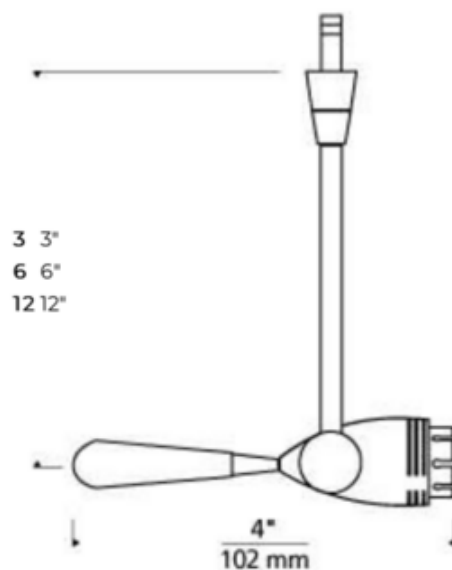

COMPANY	PROJECT	FIXTURE TYPE	APPROVED BY	DATE