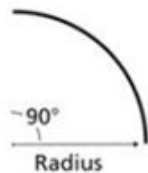

Prebent Monorail 90 Degree Curve

Description:

Horizontal 90-degree curves are sold by radius or the distance from the center of the circle to the outside edge. Join four 90-degree curves to create a circle with a diameter (overall width) equal to twice the specified radius. Finish available in Antique Bronze or Satin Nickel. ETL listed. Radius available in 12, 18, 24, 36, 48 and 60 inches.