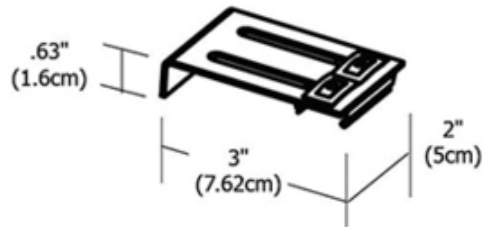

Light Channel 90 Degree Mounting Clip

Description:

Do-It-Yourself (DIY) Light Channel 90 Degree Mounting Clip, sold separately. Designed for use with Edge Lighting DIY Light Channel LCS.6 Surface Mount.

List Price: \$6.00
 Our Price: \$4.80

Shade Color: N/A
 Body Finish: N/A
 Lamp: N/A
 Wattage: N/A
 Dimmer: N/A
 Dimensions: 3"L x 0.6"H x 2"W

Product Number: EDG 122340			
Company:		Fixture Type:	Date: Mar 17, 2018
Project:		Approved By:	