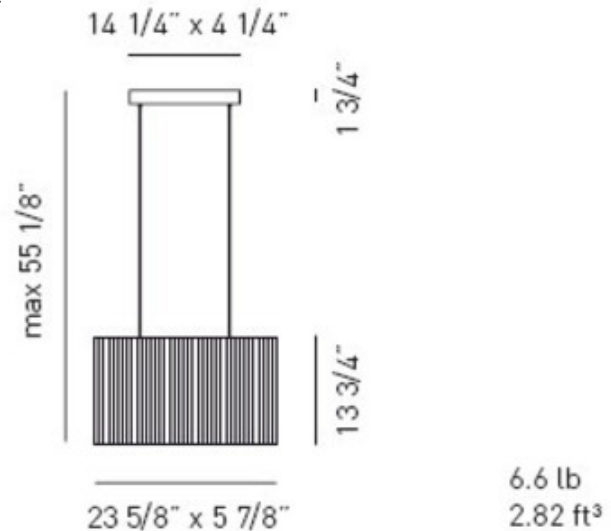

Clavius Small Suspension

Designer: Manuel Vivian

Description:

Clavius Small features a handmade silk thread shade and a chrome finish. Shade available in white, tobacco and black color. Available in a small, rectangular, square and 2 tier suspension option. Two 100 watt, 120 volt, A19 medium base incandescent lamps included. General light distribution. ETL listed. Made in Italy. 23.63W x 13.75H x 5.88L with an overall maximum height of 55.13 inches.

Shown in: Chrome / Tobacco

List Price: \$1684.29
Our Price: \$1002.15

Shade Color: Tobacco
Body Finish: Chrome
Lamp: 2 x A19/Medium (E26)/72W/120V Incandescent
Wattage: 144W
Dimmer: Incandescent
Dimensions: 5.88"L x 13.75"H x 23.63"W