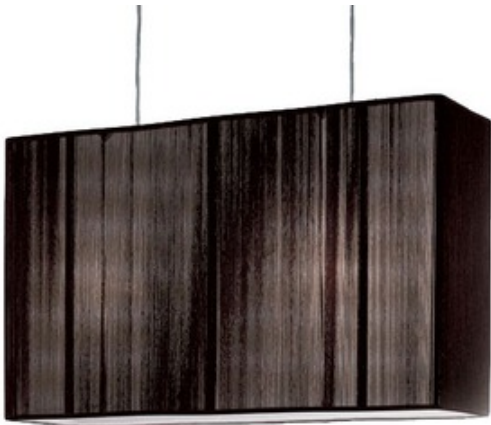

Clavius Small Suspension

Designer: Manuel Vivian

Description:

Clavius Small features a handmade silk thread shade and a chrome finish. Shade available in white, tobacco and black color. Available in a small, rectangular, square and 2 tier suspension option. Two 100 watt, 120 volt, A19 medium base incandescent lamps included. General light distribution. ETL listed. Made in Italy. 23.63W x 13.75H x 5.88L with an overall maximum height of 55.13 inches.

Shown in: Chrome / Tobacco

List Price: \$1684.29
Our Price: \$1002.15

Shade Color: Tobacco
Body Finish: Chrome
Lamp: 2 x A19/Medium (E26)/72W/120V Incandescent
Wattage: 144W
Dimmer: Incandescent
Dimensions: 5.88"L x 13.75"H x 23.63"W