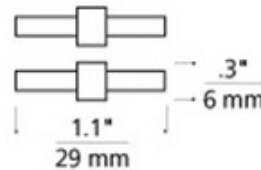

# Monorail Isolating Connector

**Description:**

Isolating connectors join sections of rail and isolate power feeds from each other. Two common uses are in runs using more than 300 watts or in runs over 30 feet where two power feeds are required to avoid voltage drop. All dual feed canopies are shipped with isolating connectors. Sold as a pair. Order additional if required by layout. Clear finish. 1.1W x 0.3H.

Shown in: Clear

List Price: \$33.75  
 Our Price: \$27.00

Shade Color: N/A  
 Body Finish: Clear  
 Lamp: N/A  
 Wattage: N/A  
 Dimmer: N/A  
 Dimensions: 0.3"H x 1.1"W

Product Number: <b>TLG12275</b>			
Company:		Fixture Type:	Date: Apr 23, 2018
Project:		Approved By:	