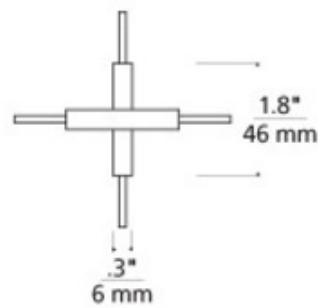

Monorail X Connector

Description:

The X connector joins up to eight pieces of Monorail. Center of the connector must be supported with a rigid or adjustable standoff (sold separately). Finish in satin nickel or antique bronze. 1.8 inch width x 1.8 inch length.

Shown in: Antique Bronze

List Price: \$101.25
 Our Price: \$81.00

Shade Color: N/A
 Body Finish: Antique Bronze
 Lamp: N/A
 Wattage: N/A
 Dimmer: N/A
 Dimensions: 1.8"L x 1.8"W

Product Number: TLG12311			
Company:		Fixture Type:	Date: Apr 25, 2018
Project:		Approved By:	