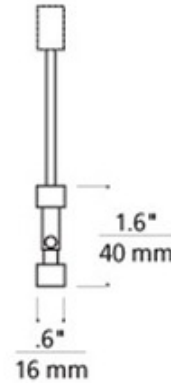

Monorail Standoff Vault Adapter

Description:

Standoff vault adapter installs between the rigid or adjustable standoff (sold separately) and the ceiling to position rail parallel to the floor. Includes several rod lengths to achieve the proper pitch when used with a surface transformer. Finish in Satin Nickel, Chrome or Antique Bronze. ETL listed. 0.6W x 1.6H.

Shown in: Chrome

List Price: \$93.00
 Our Price: \$23.25

Shade Color: N/A
 Body Finish: Chrome
 Lamp: N/A
 Wattage: N/A
 Dimmer: N/A
 Dimensions: 1.6"H x 0.6"W

Product Number: TLG12312			
Company:		Fixture Type:	Date: Apr 22, 2018
Project:		Approved By:	