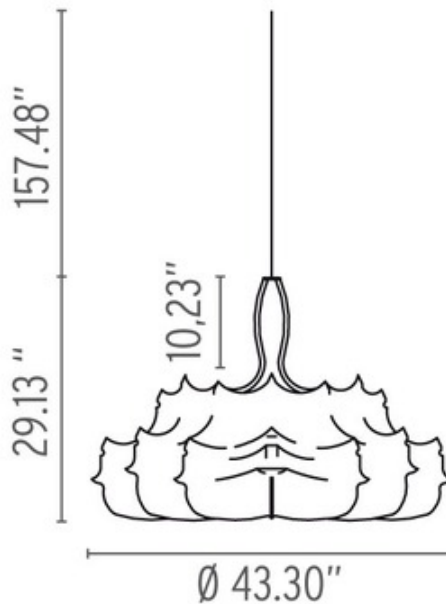

Zeppelin S1 Pendant

Designer: Marcel Wanders

Description:

Zeppelin S1 suspension in white features transparent polymethyl methacrylate "candles" surrounded by a cocoon of resin. A faceted crystal globe located at the lower center adds a sparkle effect. One 250 watt, 120 volt, A19 medium base frosted halogen lamp included. General light distribution. UL listed.

Shown in: White

List Price: \$6135.72
Our Price: \$4295.00

Shade Color: White
Body Finish: N/A
Lamp: 1 x A19/Medium (E26)/200W/120V Incandescent
 1 x A19/Medium (E26)/120V LED
Wattage: 200W
Dimmer: Incandescent
Dimensions: 29.13"H x 43.3"W

Product Number: FLO1235			
Company:		Fixture Type:	Date: Mar 23, 2018
Project:		Approved By:	

#0604SU-ZEPPELI-044H1-WHOO

Fax: (773) 883-6131

Phone: 866-954-4489

Address: 1718 W. Fullerton Ave. Chicago IL 60614