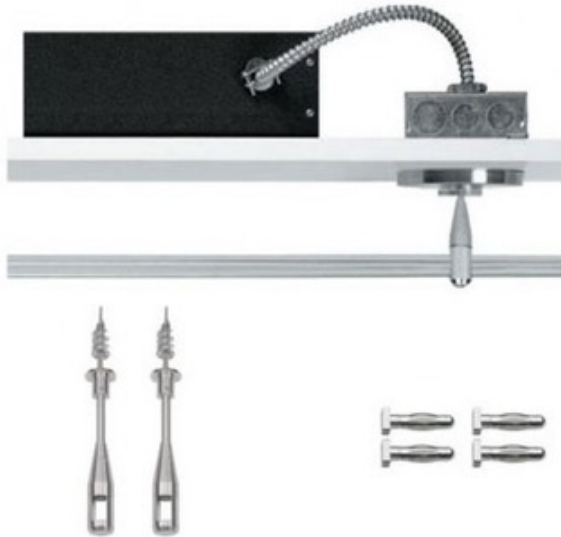

Monorail Remote Transformer Kit 300W

Description:

Monorail 300W Remote Transformer Kit. Rail drops 2 inch from ceiling. This remote transformer installs in an accessible location behind the ceiling or wall. Canopy attaches to standard 4 inch junction box with round plaster ring. Monorail kit includes: 8 foot long hand bendable monorail, 2 sets of decorative end caps, 2 rigid standoff supports and 12 volt, 300 watt magnetic transformer with power feed. Finish available in Satin Nickel, Antique Bronze or Aged Brass. Add up to six 50 watt fixtures, up to eight 35 or 37 Watt fixtures, or up to fifteen 20 Watt fixtures, sold separately.

Shown in: Satin Nickel

List Price: \$731.25
Our Price: \$585.00

Shade Color: N/A
Body Finish: Satin Nickel
Lamp: N/A
Wattage: N/A
Dimmer: Low Voltage Magnetic
Dimensions: 96"L x 2"H

Product Number: TLG 12363			
Company:		Fixture Type:	Date: Apr 23, 2018
Project:		Approved By:	