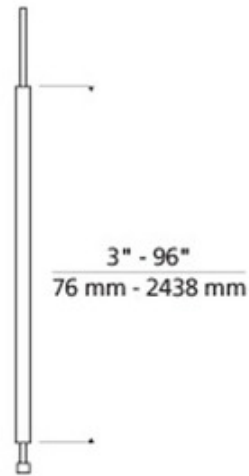

# Monorail Power Extender

**Description:**

The Monorail Power Extender is to add to a power feed canopy or surface transformer to drop power from ceiling. For dual feed canopies and transformers, order two. Field cuttable. Finish in Satin Nickel or Antique Bronze. ETL listed. Lengths available in 3, 6, 12, 24, 36, 48 and 96 inches.

Shown in: Satin Nickel

List Price: \$40.00  
 Our Price: \$32.00

Shade Color: N/A  
 Body Finish: Satin Nickel  
 Lamp: N/A  
 Wattage: N/A  
 Dimmer: N/A  
 Dimensions: 3"L

Product Number: <b>TLG12404</b>			
Company:		Fixture Type:	Date: Apr 22, 2018
Project:		Approved By:	