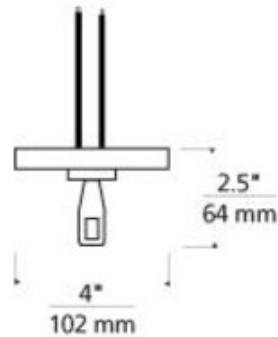

Monorail 4 Inch Round Canopy Single Feed

Description:

A single feed canopy is mounted to the ceiling above the Monorail run. It brings power to the Monorail run from a single feed remote transformer (sold separately). The low-voltage leads from the remote transformer are connected to the canopy leads inside the electrical box the canopy mounts to the electrical box. 4 inch round canopy mounts to a standard 4 inch electrical box with round plaster ring (not included). Finish available in Satin Nickel, Black, White or Antique Bronze. Black and White finishes have Satin Nickel feeds. ETL listed. 4 inch x 2.5 inch height x 4 inch length.

Shown in: Satin Nickel / Satin Nickel

List Price: \$101.25
Our Price: \$72.90

Shade Color: Satin Nickel
Body Finish: Satin Nickel
Lamp: N/A
Wattage: N/A
Dimmer: N/A
Dimensions: 4"L x 2.5"H x 4"W

Product Number: TLG12445			
Company:		Fixture Type:	Date: Mar 19, 2018
Project:		Approved By:	