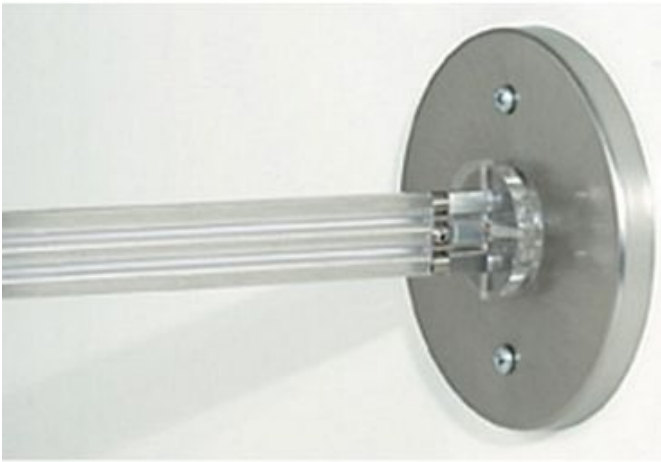

Monorail 4 Inch Round Direct End Power Feed

Description:

A direct-end power feed canopy is mounted to a wall or ceiling perpendicular to the monorail run. It brings power to an end of the monorail run from a remote transformer (sold separately). The low-voltage leads from the remote transformer are connected to the canopy leads inside the electrical box the canopy mounts to the electrical box. 4 inch round canopy: mount to a standard 4 inch electrical box with round plaster ring(not included), 2 inch square canopy: mount to tech lighting's special 2 inch square, 3.5 inch deep electrical box with mounting bar (included), 2 inches x 4inches rectangular canopy: mount to a single gang or gem box (provided by electrician). Finish available in antique bronze or satin nickel. For use with a single feed remote transformer (sold separately.) ETL listed. 4 inch width x 4 inch height x 1.3 inch length.

Shown in: Satin Nickel

List Price: \$72.50
 Our Price: \$58.00

Shade Color: N/A
 Body Finish: Satin Nickel
 Lamp: N/A
 Wattage: N/A
 Dimmer: N/A
 Dimensions: 1.3"L x 4"H x 4"W

Product Number: TLG 12456			
Company:		Fixture Type:	Date: Apr 22, 2018
Project:		Approved By:	