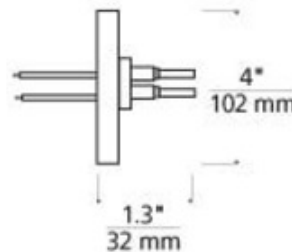

Monorail 4 Inch Round Direct End Power Feed

Description:

A direct-end power feed canopy is mounted to a wall or ceiling perpendicular to the monorail run. It brings power to an end of the monorail run from a remote transformer (sold separately). The low-voltage leads from the remote transformer are connected to the canopy leads inside the electrical box the canopy mounts to the electrical box. 4 inch round canopy: mount to a standard 4 inch electrical box with round plaster ring(not included), 2 inch square canopy: mount to tech lighting's special 2 inch square, 3.5 inch deep electrical box with mounting bar (included), 2 inches x 4inches rectangular canopy: mount to a single gang or gem box (provided by electrician). Finish available in antique bronze or satin nickel. For use with a single feed remote transformer (sold separately.) ETL listed. 4 inch width x 4 inch height x 1.3 inch length.

Shown in: Satin Nickel

List Price: \$72.50
 Our Price: \$58.00

Shade Color: N/A
 Body Finish: Satin Nickel
 Lamp: N/A
 Wattage: N/A
 Dimmer: N/A
 Dimensions: 1.3"L x 4"H x 4"W

Product Number: TLG 12456			
Company:		Fixture Type:	Date: Apr 22, 2018
Project:		Approved By:	