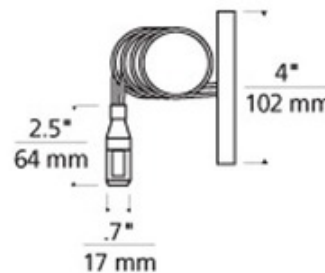

# Monorail Center Power Feed Single Feed

**Description:**

Center power feeds are generally used to bring power to a Monorail system when the transformer cannot be located directly above the run. Center power feed can be used anywhere within the run and includes a removable 4 inch round canopy and 12 feet of field-cutttable softwire leads. Specify dual feed when using a dual feed transformer. Finish in Satin Nickel or Antique Bronze. 4 inch width x 4 inch height x 144 inch length.

Shown in: Satin Nickel

List Price: \$97.50  
 Our Price: \$78.00

Shade Color: N/A  
 Body Finish: Satin Nickel  
 Lamp: N/A  
 Wattage: N/A  
 Dimmer: N/A  
 Dimensions: 144"L x 4"H x 4"W

Product Number: <b>TLG12467</b>			
Company:		Fixture Type:	Date: Apr 25, 2018
Project:		Approved By:	