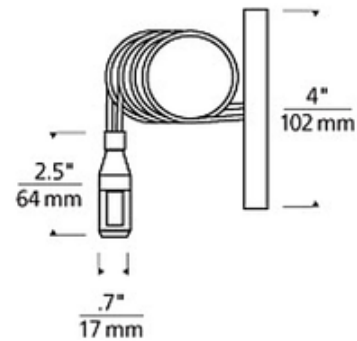

BRAND Visual Comfort Architectural

DESCRIPTION

The Monorail Center Power Feed Single Feed can be used to power a Tech Lighting Monorail system when the transformer or canopy cannot be located directly above the run. It can be used anywhere within the run and includes a removable 4 inch round canopy and 12 ft of field-cuttable softwire leads.

Shown in: Satin Nickel

SHADE COLOR	N/A
BODY FINISH	Satin Nickel
WATTAGE	N/A
DIMMER	N/A
DIMENSIONS	144"L x 4"W x 4"H
LAMP	N/A

SPEC # ELE12467

COMPANY	PROJECT	FIXTURE TYPE	APPROVED BY	DATE