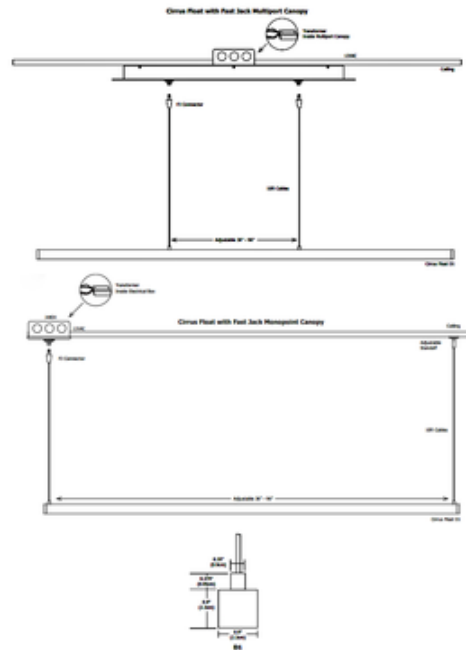

# Fast Jack Cirrus Float D1 Direct Lens Suspension

Shown in: Satin Aluminum / White

**List Price:** \$468.00  
**Our Price:** \$374.40

**Shade Color:** White  
**Body Finish:** Satin Aluminum  
**Lamp:** 1 x LED/21W/12V LED  
**Wattage:** 21W  
**Dimmer:** Dimmable  
**Dimensions:** 36"L x 0.9"H x 0.9"W

**Technical Information**

**Luminous Flux:** 723 lumens  
**Lumens/Watt:** 34.43  
**Lamp Color:** 2700 K  
**Color Rendering:** 92 CRI  
**Lamp Life:** 50000 hours

**Designer:** Gregory Kay

**Description:**

Fast Jack Cirrus Float features a D1 1 inch direct lens available in Satin Aluminum, Satin Nickel, Chrome, Antique Bronze, Satin Black or White finish. Hardware and supporting cables are Antique Bronze for Antique Bronze and Black finishes, and Satin Nickel for all other finishes. Power cables are Satin Nickel for all finish options. At 7 watts per foot, the 12 volt AC Cirrus Float fixture contains 2700K Very Warm White or 3000K Warm White color temperature LEDs, 92+CRI, delivering 34 lumens per watt/241 lumens per foot. 50,000 hour average lamp life. Available in 36, 48, 60 and 72 inch lengths. May be ordered in 3, 6 or 9 inch increments upon request. Adapted for easy compatibility with all Edge Fast Jack Canopies, the fixtures allow for flexible mounting to monopoint or multi-port canopies, sold separately. Also available in a version compatible with Edge Lighting single circuit and two-circuit Monorail. Cirrus includes 10 foot adjustable aircraft cables that slide across the length of the fixture for flexibility in mounting to the canopies. Fast Jack connectors included. Recommended mounting height 70 inches above finished floor. Swag hook accessory available to extend cable to an electrical box not located directly above desired fixture location, sold separately. Major components made and assembled in the USA. ETL