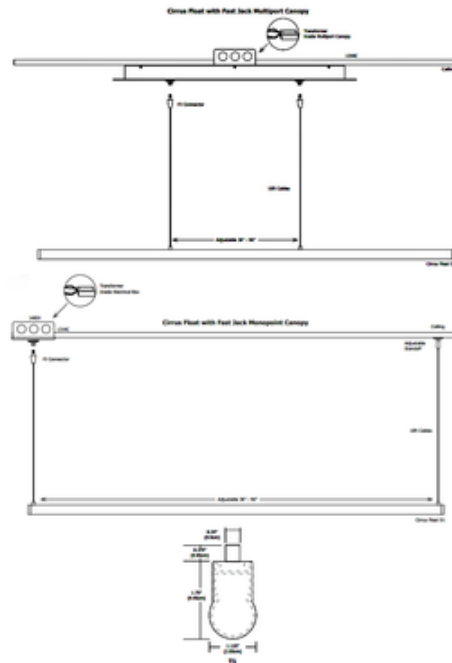

Fast Jack Cirrus Float T1 Tubular Lens Suspension

Shown in: Satin Aluminum / White

List Price: \$500.00
Our Price: \$400.00

Shade Color: White
Body Finish: Satin Aluminum
Lamp: 1 x LED/21W/12V LED
Wattage: 21W
Dimmer: Dimmable
Dimensions: 36"L x 1.75"H x 1.13"W

Technical Information

Luminous Flux: 798 lumens
Lumens/Watt: 38.00
Lamp Color: 2700 K
Color Rendering: 92 CRI
Lamp Life: 50000 hours

Designer: Gregory Kay

Description:

Fast Jack Cirrus Float features a T1 Tubular 1 1/8 inch lens available in Satin Aluminum, Satin Nickel, Chrome, Antique Bronze, Satin Black or White finish. Hardware and supporting cables are Antique Bronze for Antique Bronze and Black finishes, and Satin Nickel for all other finishes. Power cables are Satin Nickel for all finish options. At 7 watts per foot, the 12 volt AC Cirrus Float fixture contains 2700K Very Warm White or 3000K Warm White color temperature LEDs, 92+CRI, delivering 36 lumens per watt/268 lumens per foot. 50,000 hour average lamp life. Available in 36, 48, 60 and 72 inch lengths. May be ordered in 3, 6 or 9 inch increments upon request. Adapted for easy compatibility with all Edge Fast Jack Canopies, the fixtures allow for flexible mounting to monopoint or multi-port canopies, sold separately. Also available in a version compatible with Edge Lighting single circuit and two-circuit Monorail. Cirrus includes 10 foot adjustable aircraft cables that slide across the length of the fixture for flexibility in mounting to the canopies. Fast Jack connectors included. Recommended mounting height 70 inches above finished floor. Swag hook accessory available to extend a cable to an electrical box not located directly above desired fixture location, sold separately. Major components made and assembled in the USA. ETL