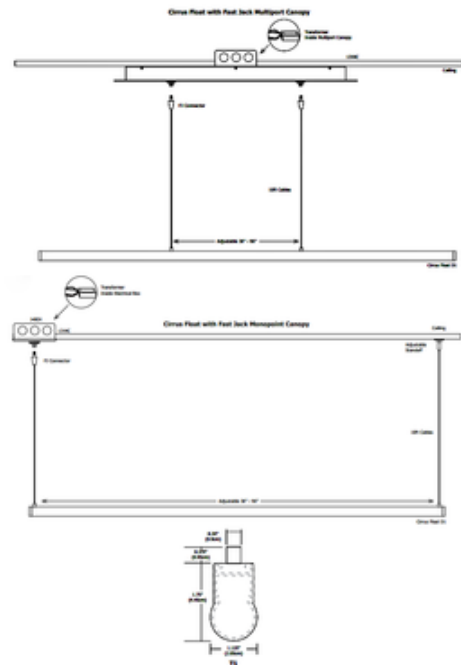

**DESIGNER**

Gregory Kay

**BRAND**

PureEdge Lighting

**DESCRIPTION**

Fast Jack Cirrus Float features a T1 Tubular 1 1/8 inch lens with 7 watts per foot and 2700K Very Warm White or 3000K Warm White color temperature LEDs, 92+CRI. Available in 36, 48, 60 and 72 inch lengths. Adapted for easy compatibility with all Edge Fast Jack Canopies, the fixtures allow for flexible mounting to monopoint or multi-port canopies, sold separately. Cirrus includes 10 foot adjustable aircraft cables that slide across the length of the fixture for flexibility in mounting to the canopies. Fast Jack connectors included. Recommended mounting height 70 inches above finished floor. Swag hook accessory available to extend a cable to an electrical box not located directly above desired fixture location, sold separately. Major components made and assembled in the USA. ETL listed. Fixture includes 5 year warranty. Required Fast Jack LED canopy and optional mounting accessories sold separately. Product is built to order. Note: Limited quantities available in Bronze finish.

<b>SHADE COLOR</b>	White
<b>BODY FINISH</b>	Satin Aluminum
<b>WATTAGE</b>	21W
<b>DIMMER</b>	Dimmable
<b>DIMENSIONS</b>	36"L x 1.13"W x 1.75"H
<b>INTEGRATED LED MODULE</b>	
<b>LAMP</b>	LED/21W/12V LED

*Technical Information*

<b>LUMINOUS FLUX</b>	798 lumens
<b>LUMENS/WATT</b>	38.00
<b>LAMP COLOR</b>	2700K
<b>COLOR RENDERING</b>	92 CRI

**SPEC #** EDG124877

COMPANY	PROJECT	FIXTURE TYPE	APPROVED BY	DATE