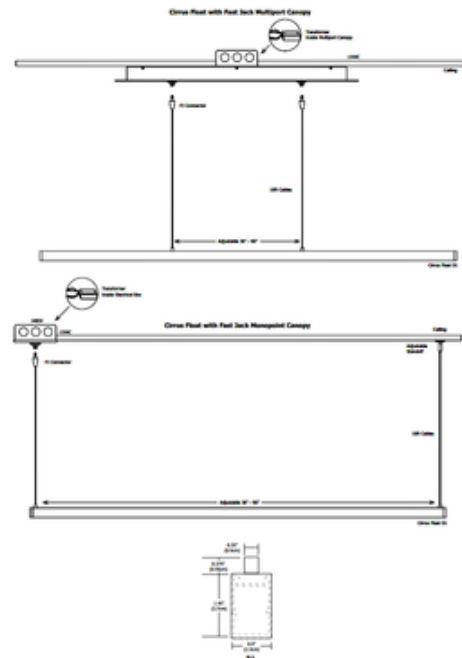

DESIGNER

Gregory Kay

BRAND

PureEdge Lighting

DESCRIPTION

Fast Jack Cirrus Float features an R1 Rectangle 1 inch lens with 7 watts per foot and 2700K Very Warm White or 3000K Warm White color temperature LEDs, 92+CRI. Available in 36, 48, 60 and 72 inch lengths. Adapted for easy compatibility with all Edge Fast Jack Canopies, the fixtures allow for flexible mounting to monopoint or multi-port canopies, sold separately. Cirrus includes 10 foot adjustable aircraft cables that slide across the length of the fixture for flexibility in mounting to the canopies. Fast Jack connectors included. Recommended mounting height 70 inches above finished floor. Swag hook accessory available to extend cable to an electrical box not directly above desired fixture location, sold separately. Major components made and assembled in the USA. ETL listed. Fixture includes 5 year warranty. Required LED Fast Jack canopy and optional mounting accessories sold separately. Product is built to order. Note: Limited quantities available in Bronze finish.

SHADE COLOR	White
BODY FINISH	Satin Aluminum
WATTAGE	21W
DIMMER	Dimmable
DIMENSIONS	36"L x 0.9"W x 1.46"H
INTEGRATED LED MODULE	
LAMP	LED/21W/12V LED

Technical Information

LUMINOUS FLUX	798 lumens
LUMENS/WATT	38.00
LAMP COLOR	2700K
COLOR RENDERING	92 CRI

SPEC # EDG125087

COMPANY	PROJECT	FIXTURE TYPE	APPROVED BY	DATE