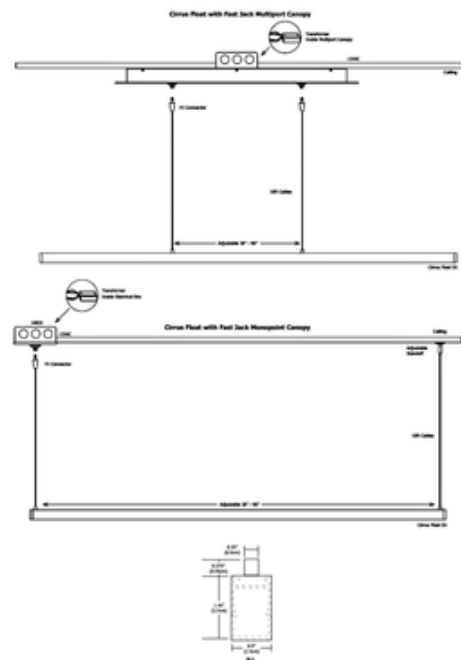

**DESIGNER**

Gregory Kay

**BRAND**

PureEdge Lighting

**DESCRIPTION**

Fast Jack Cirrus Float features an R1 Rectangle 1 inch lens with 7 watts per foot and 2700K Very Warm White or 3000K Warm White color temperature LEDs, 92+CRI. Available in 36, 48, 60 and 72 inch lengths. Adapted for easy compatibility with all Edge Fast Jack Canopies, the fixtures allow for flexible mounting to monopoint or multi-port canopies, sold separately. Cirrus includes 10 foot adjustable aircraft cables that slide across the length of the fixture for flexibility in mounting to the canopies. Fast Jack connectors included. Recommended mounting height 70 inches above finished floor. Swag hook accessory available to extend cable to an electrical box not directly above desired fixture location, sold separately. Major components made and assembled in the USA. ETL listed. Fixture includes 5 year warranty. Required LED Fast Jack canopy and optional mounting accessories sold separately. Product is built to order. Note: Limited quantities available in Bronze finish.

<b>SHADE COLOR</b>	White
<b>BODY FINISH</b>	Satin Aluminum
<b>WATTAGE</b>	21W
<b>DIMMER</b>	Dimmable
<b>DIMENSIONS</b>	36"L x 0.9"W x 1.46"H
<b>INTEGRATED LED MODULE</b>	
<b>LAMP</b>	LED/21W/12V LED

*Technical Information*

<b>LUMINOUS FLUX</b>	798 lumens
<b>LUMENS/WATT</b>	38.00
<b>LAMP COLOR</b>	2700K
<b>COLOR RENDERING</b>	92 CRI

**SPEC #** EDG125087

COMPANY	PROJECT	FIXTURE TYPE	APPROVED BY	DATE