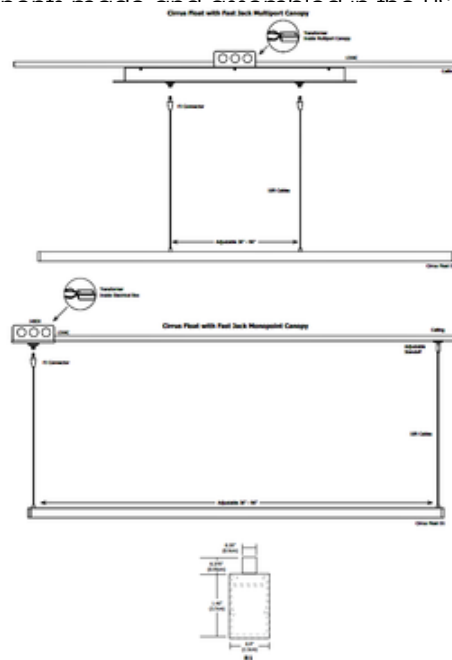

Fast Jack Cirrus Float R1 Rectangle Lens Suspension

Shown in: Satin Aluminum / White

List Price: \$539.00
Our Price: \$431.20

Shade Color: White
Body Finish: Satin Aluminum
Lamp: 1 x LED/21W/12V LED
Wattage: 21W
Dimmer: Dimmable
Dimensions: 36"L x 1.46"H x 0.9"W

Technical Information

Luminous Flux: 798 lumens
Lumens/Watt: 38.00
Lamp Color: 2700 K
Color Rendering: 92 CRI
Lamp Life: 50000 hours

Designer: Gregory Kay

Description:

Fast Jack Cirrus Float features an R1 Rectangle 1 inch lens available in Satin Aluminum, Satin Nickel, Chrome, Antique Bronze, Satin Black or White finish. Hardware and supporting cables are Antique Bronze for Antique Bronze and Black finishes, and Satin Nickel for all other finishes. Power cables are Satin Nickel for all finish options. At 7 watts per foot, the 12 volt AC Cirrus Float fixture contains 2700K Very Warm White or 3000K Warm White color temperature LEDs, 92+CRI, delivering 36 lumens per watt/262 lumens per foot. 50,000 hour average lamp life. Available in 36, 48, 60 and 72 inch lengths. May be ordered in 3, 6 or 9 inch increments upon request. Adapted for easy compatibility with all Edge Fast Jack Canopies, the fixtures allow for flexible mounting to monopoint or multi-port canopies, sold separately. Also available in a version compatible with Edge Lighting single circuit and two-circuit Monorail. Cirrus includes 10 foot adjustable aircraft cables that slide across the length of the fixture for flexibility in mounting to the canopies. Fast Jack connectors included. Recommended mounting height 70 inches above finished floor. Swag hook accessory available to extend cable to an electrical box not directly above desired fixture location, sold separately. Major components made and assembled in the USA. ETL