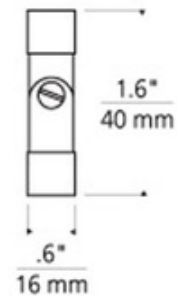

COMPANY	PROJECT	FIXTURE TYPE	APPROVED BY	DATE