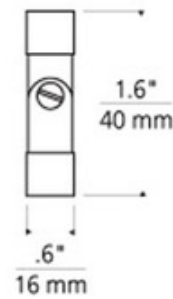

Monorail Power Vault Adapter

Description:

For use in installing Monorail to a vaulted ceiling. Installs to the power feed (sold separately) and adjusts to any angle to position rail parallel to the floor. Finish in Satin Nickel or Antique Bronze. ETL listed. 0.6 inch width x 1.6 inch height.

Shown in: Satin Nickel

List Price: \$58.75
 Our Price: \$47.00

Shade Color: N/A
 Body Finish: Satin Nickel
 Lamp: N/A
 Wattage: N/A
 Dimmer: N/A
 Dimensions: 1.6"H x 0.6"W

Product Number: TLG12512			
Company:		Fixture Type:	Date: Apr 24, 2018
Project:		Approved By:	