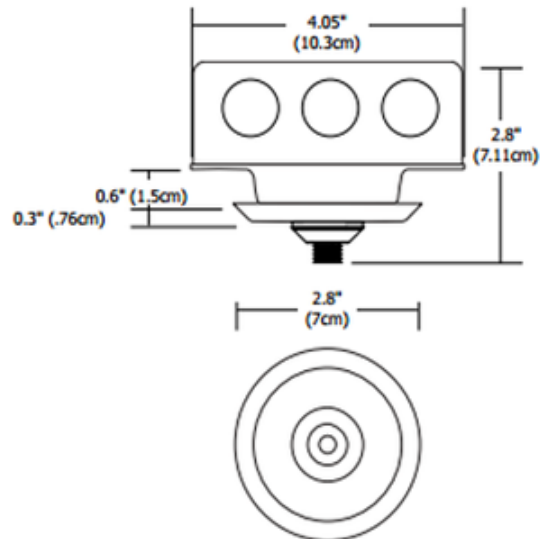

# Fast Jack LED 2 Inch Round Flat Canopy

**Description:**

Fast Jack LED 2 Inch Round Flat Canopy features a single Fast Jack port. Mounts to a standard 4 inch electrical box with plaster ring or an octagon box. Finish available in Satin Nickel, Polished Nickel, White or Antique Bronze. Maximum load of 12 volt, 40 watts. LED dimming range depends on fixtures attached. LED version can also be used with a maximum of 50 watt halogen load per port. ETL listed. 2.8 inch diameter.

Shown in: Satin Nickel

List Price: \$174.00  
 Our Price: \$139.20

Shade Color: N/A  
 Body Finish: Satin Nickel  
 Lamp: 1 x LED/40W/12V LED  
 Wattage: 40W  
 Dimmer: Low Voltage Electronic  
 Dimensions: 0.6"H x 2.8"W