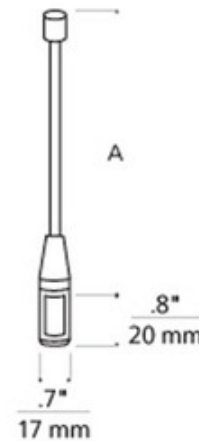

# Monorail Rigid Standoff

**Description:**

The Monorail field-cutttable rigid standoff is recommended for curvy runs or runs with heavier heads, glass pendants or functional art. Available in Satin Nickel or Antique Bronze finish. Available in Chrome finish in limited quantities and lengths. Rigid standoffs are compatible with various power feed options. Use standoff supports every three feet of Monorail run and at corners. Standoffs can be positioned to cover points where rails are joined. For best appearance, place the last standoff 4-6 inches from the end of the rail and place standoffs symmetrically. Available in 2, 3, 4, 5, 6, 12, 24, 36, 48 and 96 inches. 0.7 inch width.

Shown in: Satin Nickel

List Price: \$51.25  
 Our Price: \$41.00

Shade Color: N/A  
 Body Finish: Satin Nickel  
 Lamp: N/A  
 Wattage: N/A  
 Dimmer: N/A  
 Dimensions: 2"H x 0.7"W

Product Number: <b>TLG 12538</b>			
Company:		Fixture Type:	Date: Apr 20, 2018
Project:		Approved By:	