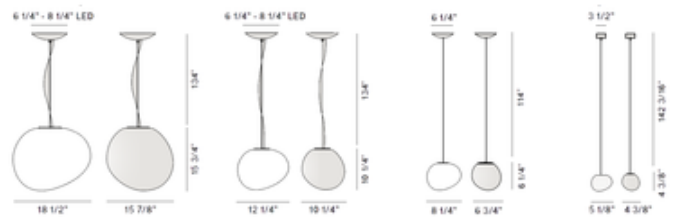

COMPANY	PROJECT	FIXTURE TYPE	APPROVED BY	DATE