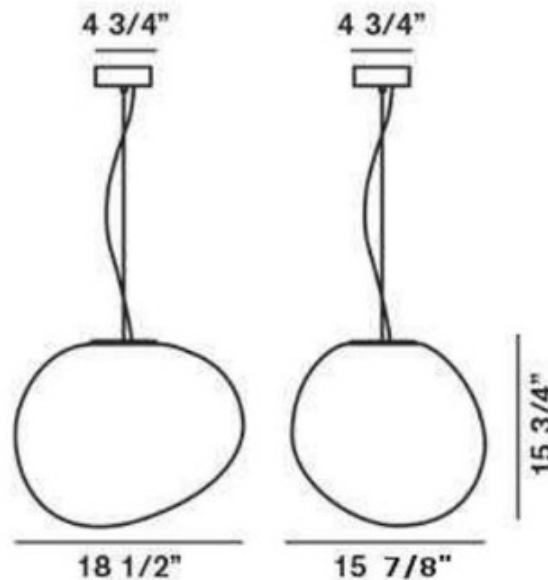

Gregg Grande Suspension

Designer: Roberto & Ludovica Palomba

Description:

Gregg Grande Suspension features a Satin White diffuser that completely embraces the light source and gives excellent light diffusion. Gregg is an organic, elegant, and familiar shape that does not use pure geometry. Two lamping options. LED: Integrated 23 watt 120 volt LED light source. INC: One 150 watt max 120 volt medium base bulb is required, but not included. 18.5 inch width x 15.75 inch height x 15.9 inch depth. UL Listed.

Shown in: Aluminum / White

List Price: \$1278.75
Our Price: \$1023.00

Shade Color: White
Body Finish: Aluminum
Lamp: 1 x A19/Medium (E26)/150W/120V Incandescent
Wattage: 150W
Dimmer: Incandescent
Dimensions: 78"L x 15.75"H x 18.5"W x 15.9"D