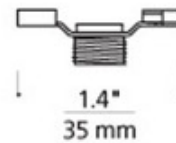

# Monorail T Bar Connector

**Description:**

T-bar clip attaches to Monorail standoff to allow Monorail system to mount to a 9/16 inch (9C) or 15/16 inch (C) T-bar drop ceiling. Use with rigid or adjustable standoff (sold separately). T-bar clip twists into the slot. (Use only if local electrical codes allow). Finish available in black or white. 1.4W.

Shown in: Black

List Price: \$20.00  
 Our Price: \$14.40

Shade Color: N/A  
 Body Finish: Black  
 Lamp: N/A  
 Wattage: N/A  
 Dimmer: N/A  
 Dimensions: 0.56"H x 1.4"W

Product Number: <b>TLG 12656</b>			
Company:		Fixture Type:	Date: Mar 17, 2018
Project:		Approved By:	