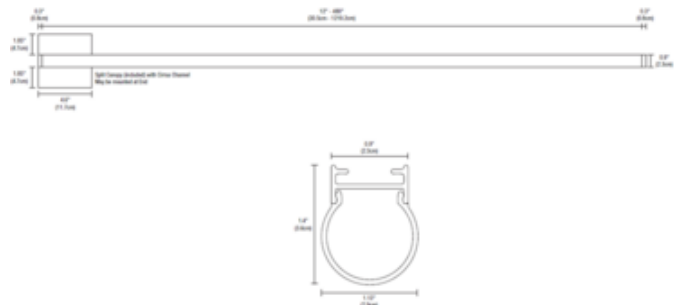

DESIGNER

Gregory Kay

BRAND

PureEdge Lighting

DESCRIPTION

Cirrus Ceiling Channel T1 Lens Downlight with Remote Power is a linear LED fixture that offers direct light in a clean, contemporary style. Cirrus is available in various increments from 12 to 480 inches, features a tubular lens with 176 degree beam, three wattage options, and a spectrum of color temperature options. Chrome finish available up to 84 inch length. Includes a 4.6 inch square canopy that mounts on a standard junction box. Mounting clips (CC-MCL) are included for use every 18 inches. Canopy mounts to a standard junction box either using the PS-60L-ELV-24VDC (50 Watt 24 Volt DC Power Supply) which fits inside junction box, or from a 24VDC remote Universal (UNI) power supply. Universal dimming with UNI power supply (TRIAC/ELV/0-10V). ELV dimming with PS-60L-ELV power supply. Note: Required power supply, dimmer control, and optional accessories sold separately.

Shown in: Satin Aluminum / White

SHADE COLOR	White
BODY FINISH	Satin Aluminum
WATTAGE	2W
DIMMER	Low Voltage Electronic
DIMENSIONS	12"L x 1.125"W x 1.4"H
INTEGRATED LED MODULE	
LAMP	1 x LED/2W/24V LED

Technical Information

LAMP COLOR	2700K
COLOR RENDERING	95 CRI
BEAM ANGLE	100°
LAMP LIFE	50000 hours

SPEC # EDG126771

COMPANY	PROJECT	FIXTURE TYPE	APPROVED BY	DATE