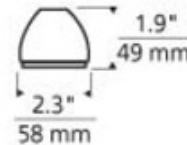

Product Number: TLG12708			
Company:		Fixture Type:	Date: Apr 21, 2018
Project:		Approved By:	

#2002AC-ROUNDGS-003XX-AMAL

Fax: (773) 883-6131

Phone: 866-954-4489

Address: 1718 W. Fullerton Ave. Chicago IL 60614

www.Lightology.com