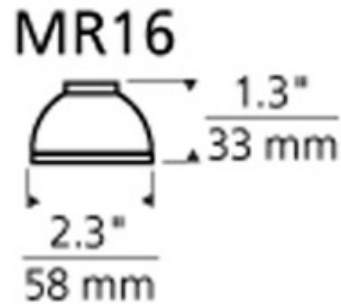

Mesh Backlight Shield MR16 Accessory

Description:

Backlight Shield accessory with louver lens holder in mesh or solid for use with CP1, DJ-Archie, DJ-Georgi, DJ-Telescope, DJ-Wally Lite, Joshua Ceiling, K-Giro, K-Jane, K-Johnny, K-Pivot, K-Telescope, LC-Archie, LC-Georgi, LC-Wally Lite, Metal Man, Metal Woman, MO-Pivot, Parachute, Sprocket, Swivel, Tele, Wall Archie, Wall Georgi, Wall Telescope and Wally Lite, sold separately with an MR16, 12V halogen lamp of up to 75 watts not included. Available in aluminum, antique bronze, mesh and solid. Also available for MR11 lamps. 2.3W X 1.3H.

Shown in: Aluminum

List Price: \$65.00
 Our Price: \$52.00

Shade Color: N/A
 Body Finish: Aluminum
 Lamp: N/A
 Wattage: N/A
 Dimmer: N/A
 Dimensions: 1.3"H x 2.3"W

Product Number: TLG12722			
Company:		Fixture Type:	Date: Apr 24, 2018
Project:		Approved By:	