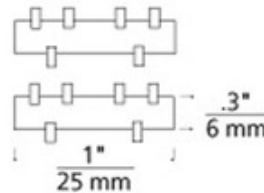

Kable Lite Conductive Connector

Description:

Kable lite conductive connectors join lengths of cable together end to end and continue the flow of power. Finishing Chrome or Satin Nickel. Sold as pair. ETL listed. 1W x 0.3H.

Shown in: Chrome

List Price: \$32.50
 Our Price: \$26.00

Shade Color: N/A
 Body Finish: Chrome
 Lamp: N/A
 Wattage: N/A
 Dimmer: N/A
 Dimensions: 0.3"H x 1"W

Product Number: TLG12776			
Company:		Fixture Type:	Date: Apr 23, 2018
Project:		Approved By:	