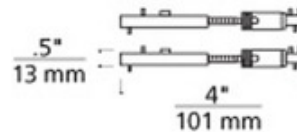

# Kable Lite Inline Turnbuckles - Conductive

**Description:**

Kable lite systems with several turns will require inline turnbuckles to provide tension within the run. Conductive(T2) turnbuckles continue power and insulated (T3 )turnbuckles isolate power feeds from each other. Sold as pair. Finish in Chrome or Satin Nickel. ETL listed. 4W x 0.5H.

Shown in: Chrome

List Price: \$87.50  
 Our Price: \$63.00

Shade Color: N/A  
 Body Finish: Chrome  
 Lamp: N/A  
 Wattage: N/A  
 Dimmer: N/A  
 Dimensions: 0.5"H x 4"W

|                                  |  |               |                    |
|----------------------------------|--|---------------|--------------------|
| Product Number: <b>TLG 12788</b> |  |               |                    |
| Company:                         |  | Fixture Type: | Date: Mar 23, 2018 |
| Project:                         |  | Approved By:  |                    |