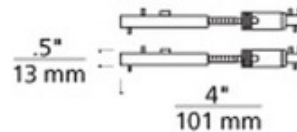

# Kable Lite Inline Insulated Turnbuckles - Isolating

**Description:**

Kable lite systems with several turns will require inline turnbuckles to provide tension within the run. Conductive(T2) turnbuckles continue power and insulated (T3) turnbuckles isolate power feeds from each other. Sold as pair. Finish in Chrome or Satin Nickel. ETL listed. 4W x 0.5H.

Shown in: Chrome

List Price: \$92.50  
 Our Price: \$66.60

Shade Color: N/A  
 Body Finish: Chrome  
 Lamp: N/A  
 Wattage: N/A  
 Dimmer: N/A  
 Dimensions: 0.5"H x 4"W

Product Number: <b>TLG12791</b>			
Company:		Fixture Type:	Date: Mar 21, 2018
Project:		Approved By:	