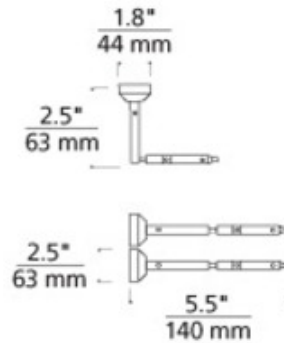

Kable Lite Universal Turnbuckles

Description:

Heavy duty universal turnbuckles provide tension to thinkable for runs over twenty feet or turning runs. Can be mounted wall to wall or ceiling mounted. When ceiling mounted cables drop 2.5 inches from the ceiling. Sold as pair. If mounting to metal, order isolating connector for each pair of turnbuckles (sold separately). Finish in Chrome or Satin Nickel. ETL listed. 2.5W x 2.5H x 5.5L.

Shown in: Chrome

List Price: \$86.25
 Our Price: \$69.00

Shade Color: N/A
 Body Finish: Chrome
 Lamp: N/A
 Wattage: N/A
 Dimmer: N/A
 Dimensions: 5.5"L x 2.5"H x 2.5"W

| | | | |
|---------------------------------|--|---------------|--------------------|
| Product Number: TLG12794 | | | |
| Company: | | Fixture Type: | Date: Apr 25, 2018 |
| Project: | | Approved By: | |