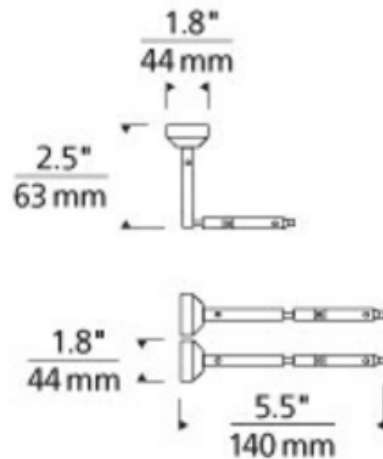

BRAND

Visual Comfort Modern

DESCRIPTION

Heavy duty universal turnbuckles provide tension to runs over twenty feet or turning runs. Can be mounted wall to wall or ceiling mounted. When ceiling mounted cables drop 2.5 inches from the ceiling. Sold as pair. 2 inch minimum cable separation. If mounting to metal, order isolating connector for each pair of turnbuckles (sold separately). Finish in Satin Nickel. ETL listed.

SHADE COLOR	N/A
BODY FINISH	Chrome
WATTAGE	N/A
DIMMER	N/A
DIMENSIONS	5.5"L x 1.8"W x 2.5"H
LAMP	N/A

SPEC # TLG12794

COMPANY	PROJECT	FIXTURE TYPE	APPROVED BY	DATE