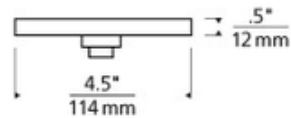

Power Jack 1-Port Line Voltage Round Canopy

Description:

Power Jack 1-Port Line Voltage Round Canopy is available in Satin Nickel, Black or finish. Drywall anchors included for additional support. 4.5 inch width x 0.5 inch depth. ETL listed. Includes 1 Power Jack port for use with Tech Lighting line voltage pendants, sold separately.

Shown in: Satin Nickel

List Price: \$63.75
 Our Price: \$51.00

Shade Color: N/A
 Body Finish: Satin Nickel
 Lamp: N/A
 Wattage: N/A
 Dimmer: Incandescent
 Dimensions: 0.5"H x 4.5"W

Product Number: TLG12816			
Company:		Fixture Type:	Date: Apr 22, 2018
Project:		Approved By:	