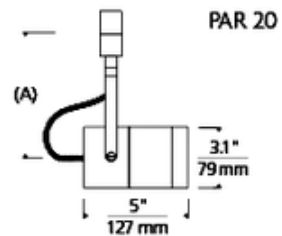

**BRAND** Visual Comfort Modern

**DESCRIPTION**

Power Jack Spot PAR20 Head is made of die-cast aluminum available in Satin Nickel or White finish. Features vertical and horizontal locking mechanisms, pivots vertically 180 degrees and rotates horizontally 350 degrees. One 120 volt, PAR20 medium base halogen lamp up to 50 watts is required, but not included. Holds up to two lenses or louvers, sold separately. ETL listed. 3.1 inch diameter x 5 inch depth x 5.1 inch or 11.1 inch stem length. Requires Power Jack Canopy, sold separately.

<b>SHADE COLOR</b>	N/A
<b>BODY FINISH</b>	Satin Nickel
<b>WATTAGE</b>	50W
<b>DIMMER</b>	Standard 120V
<b>DIMENSIONS</b>	5.6"L x 3.1"W x 5"D
<b>BULB NOT INCLUDED</b>	
<b>LAMP</b>	1 x PAR20/Medium (E26)/50W/120V Halogen