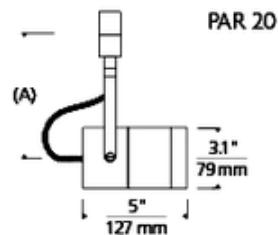

Power Jack Spot PAR20 Head

Description:

Power Jack Spot PAR20 Head is made of die-cast aluminum available in Satin Nickel or White finish. Features vertical and horizontal locking mechanisms, pivots vertically 180 degrees and rotates horizontally 350 degrees. One 120 volt, PAR20 medium base halogen lamp up to 50 watts is required, but not included. Holds up to two lenses or louvers, sold separately. ETL listed. 3.1 inch diameter x 5 inch depth x 5.1 inch or 11.1 inch stem length. Requires Power Jack Canopy, sold separately.

Shown in: Satin Nickel

List Price: \$131.25
Our Price: \$105.00

Shade Color: N/A
Body Finish: Satin Nickel
Lamp: 1 x PAR20/Medium (E26)/50W/120V Halogen
Wattage: 50W
Dimmer: Incandescent
Dimensions: 5.6"L x 3.1"W x 5"D