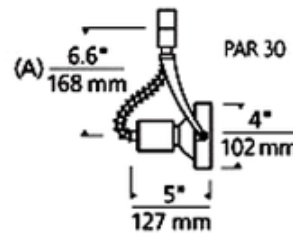

# Power Jack Sportster Incandescent PAR30 Head

**Designer:** Gregory Kay

**Description:**

Power Jack Sportster Incandescent PAR30 is a versatile die-cast aluminum head which pivots vertically 180 degrees, rotates horizontally 350 degrees. Features vertical and horizontal locking mechanisms. Finish in Satin Nickel or White. Requires 120 volt PAR30 medium base lamp up to 75 watts, not included. Dimmable with standard incandescent dimmer. May be accessorized with Sportster Louver Lens Holder, sold separately. Requires Power Jack Canopy, sold separately. ETL listed. Dimensions: 4 inch width x 5 inch depth x 6.6 inch or 11.1 inch depth.

Shown in: Satin Nickel

**List Price:** \$113.75  
**Our Price:** \$91.00

**Shade Color:** N/A  
**Body Finish:** Satin Nickel  
**Lamp:** 1 x PAR30/Medium (E26)/75W/120V Halogen  
**Wattage:** 75W  
**Dimmer:** Incandescent  
**Dimensions:** 6.6"L x 4"W x 5"D