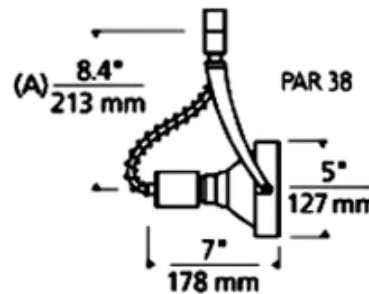

Power Jack Sportster Incandescent PAR38 Head

Description:

Power Jack Sportster Incandescent PAR38 is a versatile die-cast aluminum head which pivots vertically 180 degrees, rotates horizontally 350 degrees. Features vertical and horizontal locking mechanisms. Finish in Satin Nickel or White. Requires 120 volt PAR38 medium base lamp up to 120 watts, not included. Dimmable with standard incandescent dimmer. May be accessorized with Sportster Louver Lens Holder, sold separately. Requires Power Jack Canopy, sold separately. ETL listed. Dimensions: 5 inch width x 7 inch depth x 8.4 inch or 11.1 inch length.

Shown in: Satin Nickel

List Price: \$125.00
Our Price: \$90.00

Shade Color: N/A
Body Finish: Satin Nickel
Lamp: 1 x PAR38/Medium (E26)/120W/120V Halogen
 1 x PAR38/Medium (E26)/120V LED
Wattage: 120W
Dimmer: Incandescent
Dimensions: 8.4"L x 5"W x 7"D