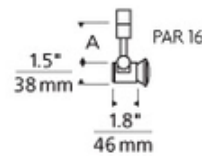

# Power Jack Tweak PAR16 Head

**Description:**

Power Jack Tweak PAR16 Head is a minimal head featuring horizontal locking mechanism, pivots vertically 180 degrees and rotates horizontally 350 degrees. Finish in Satin Nickel or White. One PAR16 GU10 base halogen lamp up to 50 watts is required, but not included. Optional PAR16 louver lens holder accessory available, sold separately. ETL listed. 1.5 inch diameter x 1.8 inch depth x 2.5 inch, 6 inch or 12 inch stem length. Requires Power Jack canopy, sold separately.

Shown in: Satin Nickel

**List Price:** \$102.50  
**Our Price:** \$82.00

**Shade Color:** N/A  
**Body Finish:** Satin Nickel  
**Lamp:** 1 x PAR16/Medium (E26)/50W/120V Halogen  
**Wattage:** 50W  
**Dimmer:** Incandescent  
**Dimensions:** 6"L x 1.5"W x 1.8"D