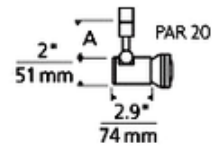

**BRAND** Visual Comfort Modern

**DESCRIPTION**

Power Jack Tweak PAR20 Head is a minimal head featuring horizontal locking mechanism, pivots vertically 180 degrees and rotates horizontally 350 degrees. Finish in Satin Nickel or White. One PAR20 medium base halogen lamp up to 50 watts is required, but not included. Optional PAR20 louver lens holder accessory available, sold separately. ETL listed. 2 inch diameter x 2.9 inch depth x 2.5 inch, 6 inch or 12 inch stem length. Requires Power Jack canopy, sold separately.

SHOWN WITH PAR20 CERAMIC METAL HALIDE BULB

<b>SHADE COLOR</b>	N/A
<b>BODY FINISH</b>	Satin Nickel
<b>WATTAGE</b>	50W
<b>DIMMER</b>	Standard 120V
<b>DIMENSIONS</b>	6"L x 2"W
<b>BULB NOT INCLUDED</b>	
<b>LAMP</b>	1 x PAR20/Medium (E26)/50W/120V Halogen