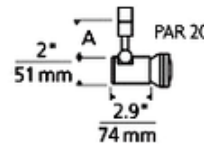

Power Jack Tweak PAR20 Head

SHOWN WITH PAR20 CERAMIC METAL HALIDE BULB

Description:

Power Jack Tweak PAR20 Head is a minimal head featuring horizontal locking mechanism, pivots vertically 180 degrees and rotates horizontally 350 degrees. Finish in Satin Nickel or White. One PAR20 medium base halogen lamp up to 50 watts is required, but not included. Optional PAR20 louver lens holder accessory available, sold separately. ETL listed. 2 inch diameter x 2.9 inch depth x 2.5 inch, 6 inch or 12 inch stem length. Requires Power Jack canopy, sold separately.

Shown in: Satin Nickel

List Price: \$108.75
 Our Price: \$87.00

Shade Color: N/A
 Body Finish: Satin Nickel
 Lamp: 1 x PAR20/Medium (E26)/50W/120V Halogen
 Wattage: 50W
 Dimmer: Incandescent
 Dimensions: 6"L x 2"W