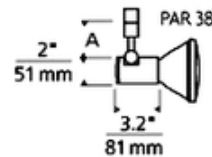

Power Jack Tweak PAR38 Head

Description:

Power Jack Tweak PAR38 Head is a minimal head featuring horizontal locking mechanism, pivots vertically 180 degrees and rotates horizontally 350 degrees. Finish in Satin Nickel or White. One PAR38 medium base halogen lamp up to 120 watts is required, but not included. Optional PAR38 louver lens holder accessory available, sold separately. ETL listed. 2 inch diameter x 3.2 inch depth x 2.5 inch, 6 inch or 12 inch stem length. Requires Power Jack canopy, sold separately.

Shown in: Satin Nickel

List Price: \$113.75
Our Price: \$91.00

Shade Color: N/A
Body Finish: Satin Nickel
Lamp: 1 x PAR38/Medium (E26)/120W/120V Halogen
 1 x PAR38/Medium (E26)/120V LED
Wattage: 120W
Dimmer: Incandescent
Dimensions: 2.5"L x 2"W x 3.2"D