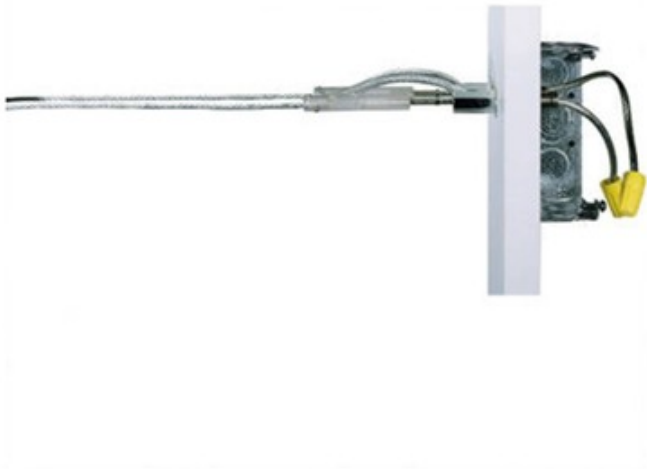

Kable Lite Power Feed Turnbuckles

Description:

Power feed turnbuckles pipe power from a single-feed remote transformer through an accessible wall or ceiling and terminate the run. Pair of insulated slimline turnbuckles with power feed capability. Minimum cable separation 2 inches; maximum cable run twenty feet, unless reinforced. Back of wall or ceiling must be accessible. Available in chrome and satin nickel finish. 1.8W x 5.5H x 2.5L.

Shown in: Chrome

List Price: \$125.00
Our Price: \$100.00

Shade Color: N/A
Body Finish: Chrome
Lamp: N/A
Wattage: N/A
Dimmer: N/A
Dimensions: 2.5"L x 5.5"H x 1.8"W

Product Number: TLG 13003			
Company:		Fixture Type:	Date: Apr 25, 2018
Project:		Approved By:	