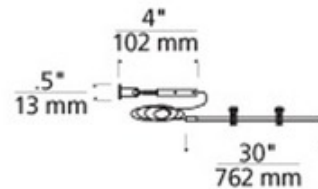

Kable Lite Horizontal Turn

Description:

Directional hardware for making a floating horizontal turn from a wall when the ceiling is inaccessible. Includes six feet of field-cutable cable to provide tension for turn. Finish in Satin Nickel or Chrome. ETL listed. 0.5W x 34L.

Shown in: Chrome

List Price: \$96.25
 Our Price: \$77.00

Shade Color: N/A
 Body Finish: Chrome
 Lamp: N/A
 Wattage: N/A
 Dimmer: N/A
 Dimensions: 34"L x 0.5"W

Product Number: TLG13017			
Company:		Fixture Type:	Date: Apr 20, 2018
Project:		Approved By:	