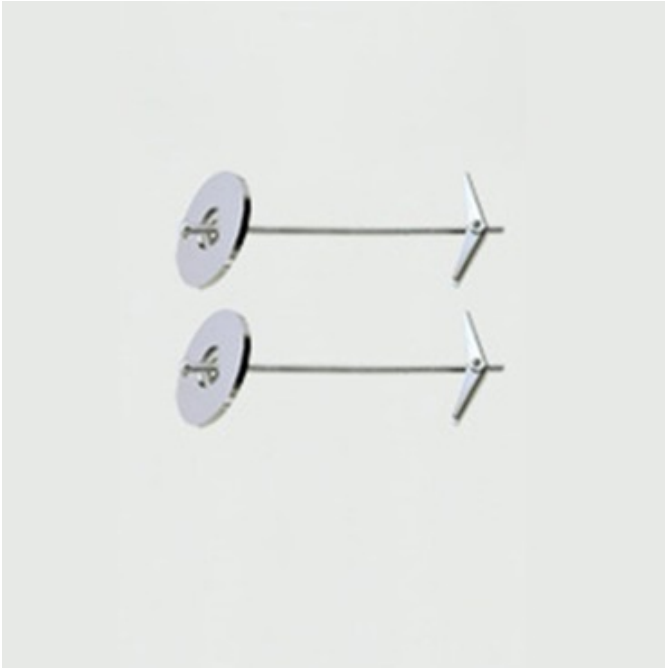

# Kable Lite Plaster Anchors

**Description:**

Part D15 Hardware used to mount turnbuckles and anchors to a plaster surface. Sold in pairs.

Shown in: Silver

List Price: \$13.75  
 Our Price: \$11.00

Shade Color: N/A  
 Body Finish: Silver  
 Lamp: N/A  
 Wattage: N/A  
 Dimmer: N/A  
 Dimensions: N/A

Product Number: <b>TLG 13027</b>			
Company:		Fixture Type:	Date: Apr 26, 2018
Project:		Approved By:	

#2002KA-ANCHORS-XXXXX-0000

Fax: (773) 883-6131

Phone: 866-954-4489

Address: 1718 W. Fullerton Ave. Chicago IL 60614